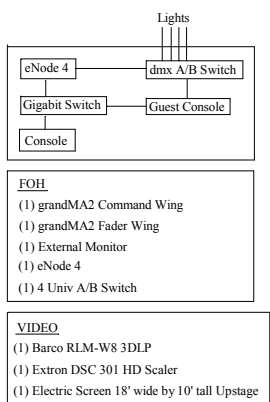

music hall

Legend- The Teragram Ballroom

Symbol	Name	Wattage	Fixture Options	Count
	Elation Satura Spot LED Pro	450 Watt	Ext: 32 Channel	10
	Elation Platinum Wash ZFX PRO	350 Watt	Ext 42 Channel	12
	Elation Proton 3K LED Strobe	900 Watt	4 Channel	5
	Elation Cuepix Strip WW	122 Watt	5 Channel	12
	Elation Opti Quad Par	140 Watt	6 Channel	18
	Jem Compact Hazer Pro	850 Watt	3 Channel	1
	CE Source 4	575 Watt		6