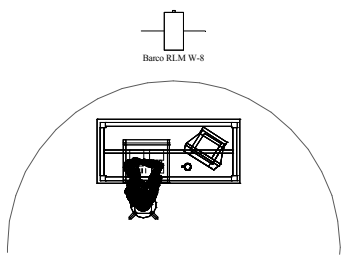

music hall

Legend- The Teragram Ballroom

Symbol	Name	Wattage	Fixture Options	Count
	Elation Satura Spot LED Pro	450 Watt	Ext: 32 Channel	10
	Elation Platinum Wash ZFX PRO	350 Watt	Ext 42 Channel	12
	Elation Proton 3K LED Strobe	900 Watt	4 Channel	5
	Elation Cuepix Strip WW	122 Watt	5 Channel	12
	Elation Opti Quad Par	140 Watt	6 Channel	18
	Jem Compact Hazer Pro	850 Watt	3 Channel	1
	CE Source 4	575 Watt		6

Venue: Teragram Ballroom
1224 West 7th St.
Los Angeles, CA 90017
Luciano Saverda
Version: 04-10-15
Notes: Not To Scale.
Elements in general placement.
Hazer controlled with house console.

TERAGRAM
BALLROOM